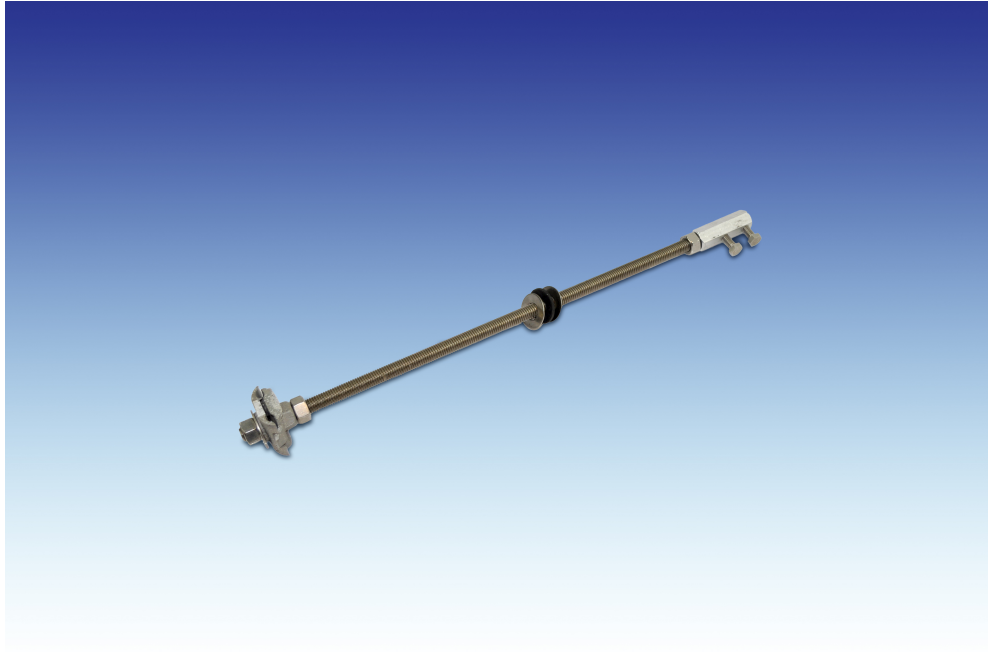

# THRU WALL ALUMINUM TO ALUMINUM LM-THRUWALL-A2A

**APPLICATION:** UL listed aluminum thru wall cable connector. Use with class I & class II lightning protection conductors.

**DESCRIPTION:** Thru Wall Cable Connection-Aluminum to Aluminum