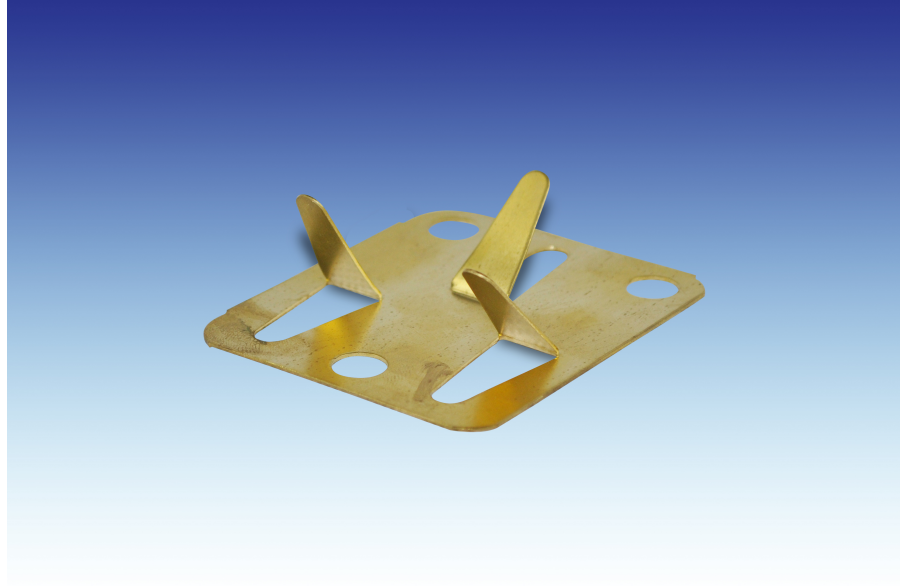

# CABLE HOLDER ADHESIVE COPPER LM-ACC-C

**APPLICATION:** Used with all cables through 4/0 or up to 5/16" diameter

**DESCRIPTION:** Copper cable holder. Secured by a surface compatible adhesive.

©2021 Lightning Master Corporation