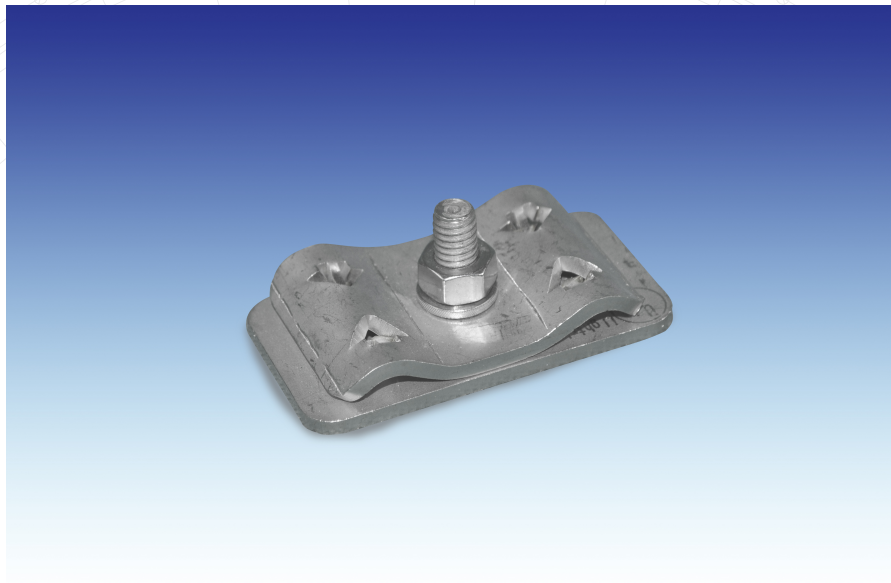

LightningMaster
Corporation

UNIVERSAL CABLE SPLICE LM-CN-SPLICE-SS-L

MAGS TYP (X) PLACES

SRAT TYP STAG PATTERN
AROUND CATWALK ON
TANK SHELL AND HANDRAIL

DESCRIPTION: Stainless Steel Cast parallel cable placer with single bolt tension and 1-1/2" of contact on cables and wires. Splicer may be used with full size cables or secondary bonding wire.

- Stainless Steel (LM-CN-SPLICE-SS) *UL LISTED* (LM-CN-SPLICE-SS-L)

This drawing is confidential and all rights are reserved. It shall not be reproduced, copied, lent or disposed of directly or indirectly, nor used for any other purpose than that for which it is specifically furnished Model #LM-CN-SPLICE-SS-L